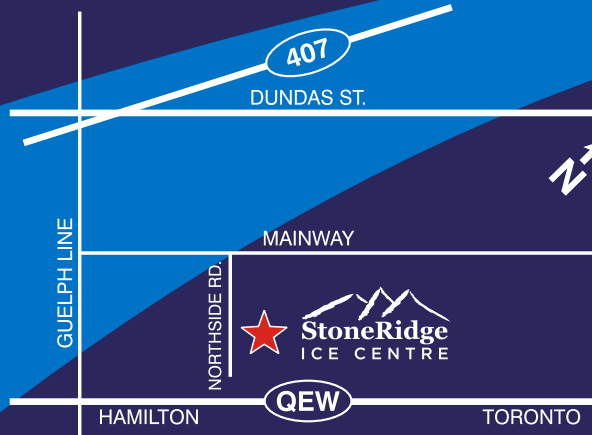

In excess of 1,000,000 visits a year from a population base that exceeds 5 million people within a 35 minute drive.

Home of Cory Conacher, NHL player

Truly complete family entertainment centers including:

- 2 NHL-regulation size 85' x 200' playing surfaces
- 1 regulation size 86' x 190' playing surface
- StoneRidge Ice Centre - Rinks seat under 1,000 spectators
- 18 large dressing rooms with showers
- 2 real-ice Shooting/Goaltending mini-rinks
- Halton's first Skating Treadmill
- Ontario's first Twist Sport Conditioning Centre
- On-premis Therapy Clinic (with 8 tables)
- Pub 21 - full-service licensed restaurant
- 2 Party / Meeting rooms and 1 Luxury Suite
- 3 Professional outdoor beach volleyball courts
- Pro Shop and Snack Bar
- A website that generates over 10,000,000 hits per year

Wave Programming

- WAHL and ARL Adult Winter/Summer Hockey Leagues
- Jr. Cougars Hockey - Tier 1/2/3
- Conacher Hockey
- Original Six Premium Development House League
- Summer Youth 3on3 Full Ice Hockey
- High Performance Power Skating
- Griffins Select Hockey
- Little Cougars Backyard Hockey
- PhD, Puckhandling Development
- D Clinics Defenseman Training
- High School Hockey Tournaments
- Camps - Summer, March Break, Christmas and PA Days
- ...and much more!

WAVE HOCKEY

WAVE HOCKEY

Contact:
Aaron Walsh
905-630-7173
awalsh@wavehockey.ca

StoneRidge Ice Centre

ph 905-336-3434 fax 905-336-9311
1179 Northside Rd, Burlington, ON L7M 1H5
(one block East of Guelph Line off Mainway)