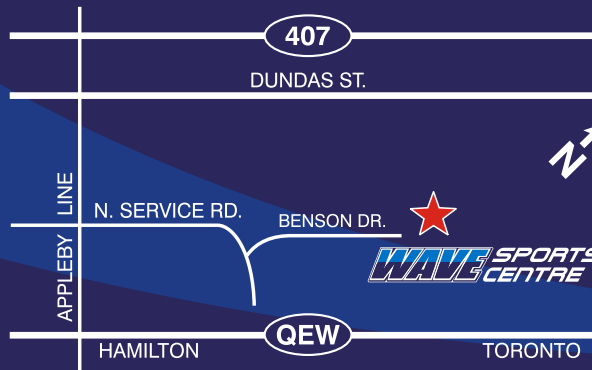

### Wave Sports Centre

5065 Benson Drive, Burlington, ON L7L 5N7  
 (one block East of Appleby Line off North Service Rd)